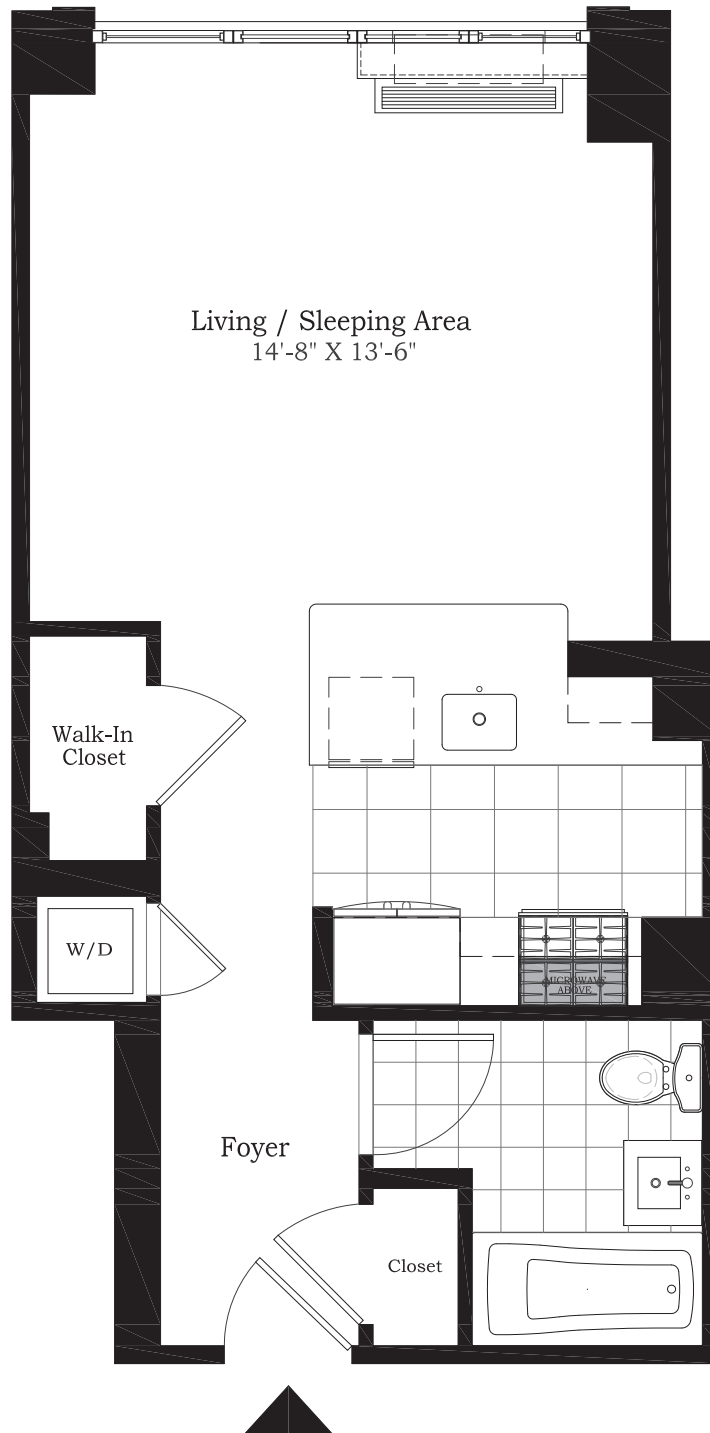

Residence R Floor 3-PH

CARNEGIE HILL PLACE

1510 Lexington

Studio
North Exposure
Open Loft Kitchen
Washer/Dryer
Extra High Ceilings (at 12th & PH Floor)
Walk-In Closet

Leasing Center
212 348 0500
www.1510lex.com
www.carnegiehillplace.com

All dimensions are approximate and subject
to construction variances and tolerances.