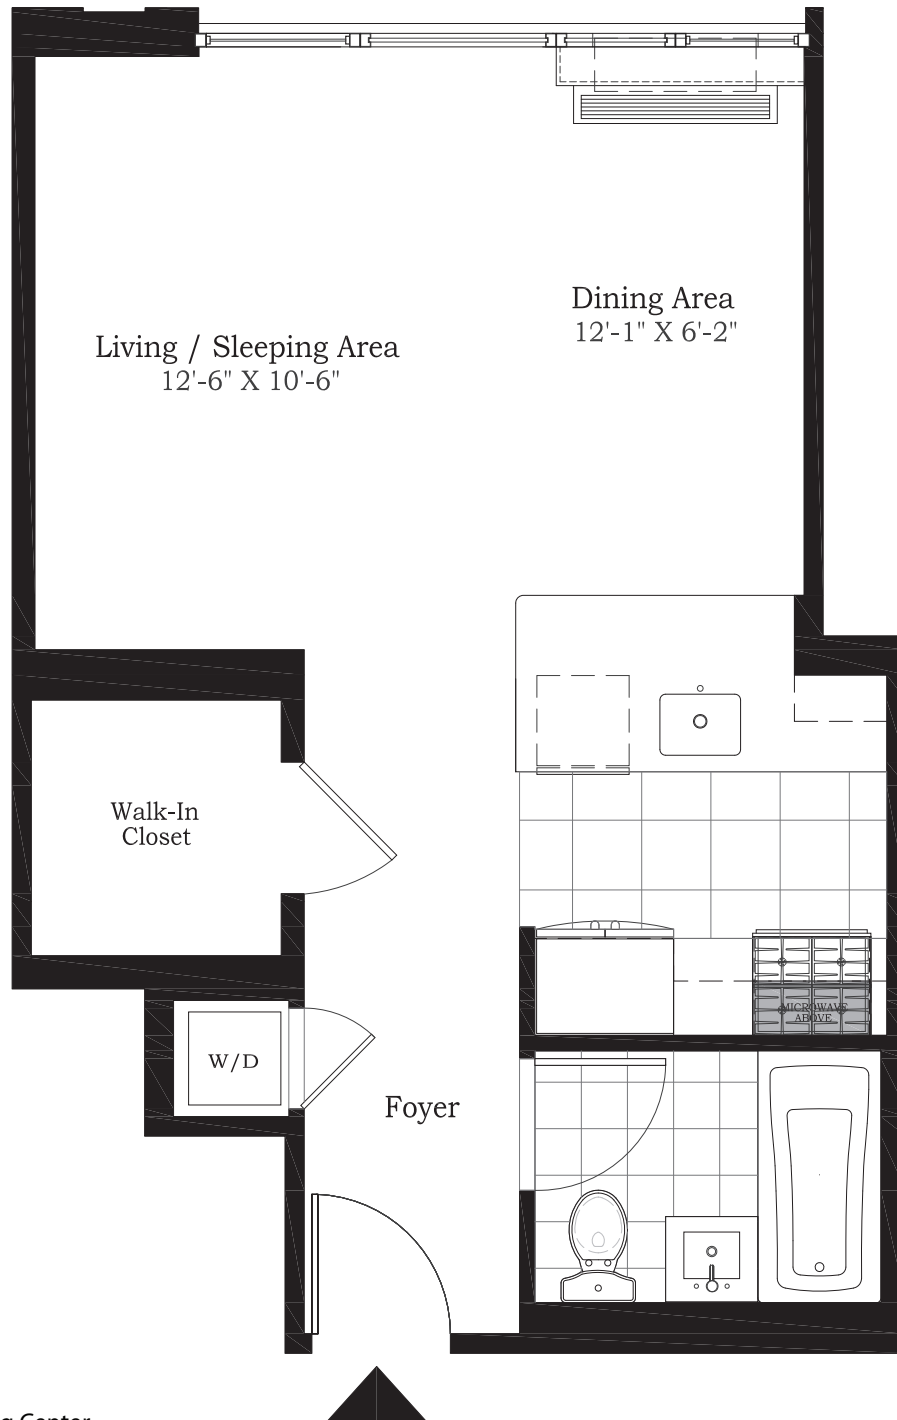

Residence P Floor 3-PH

CARNEGIE HILL PLACE

1510 Lexington

Alcove Studio
West Exposure
Open Loft Kitchen
Washer/Dryer
Extra High Ceilings (at 12th & PH Floor)
Walk-In Closet

Leasing Center
212-348-0500
www.1510lex.com
www.carnegiehillplace.com

All dimensions are approximate and subject to construction variances and tolerances.