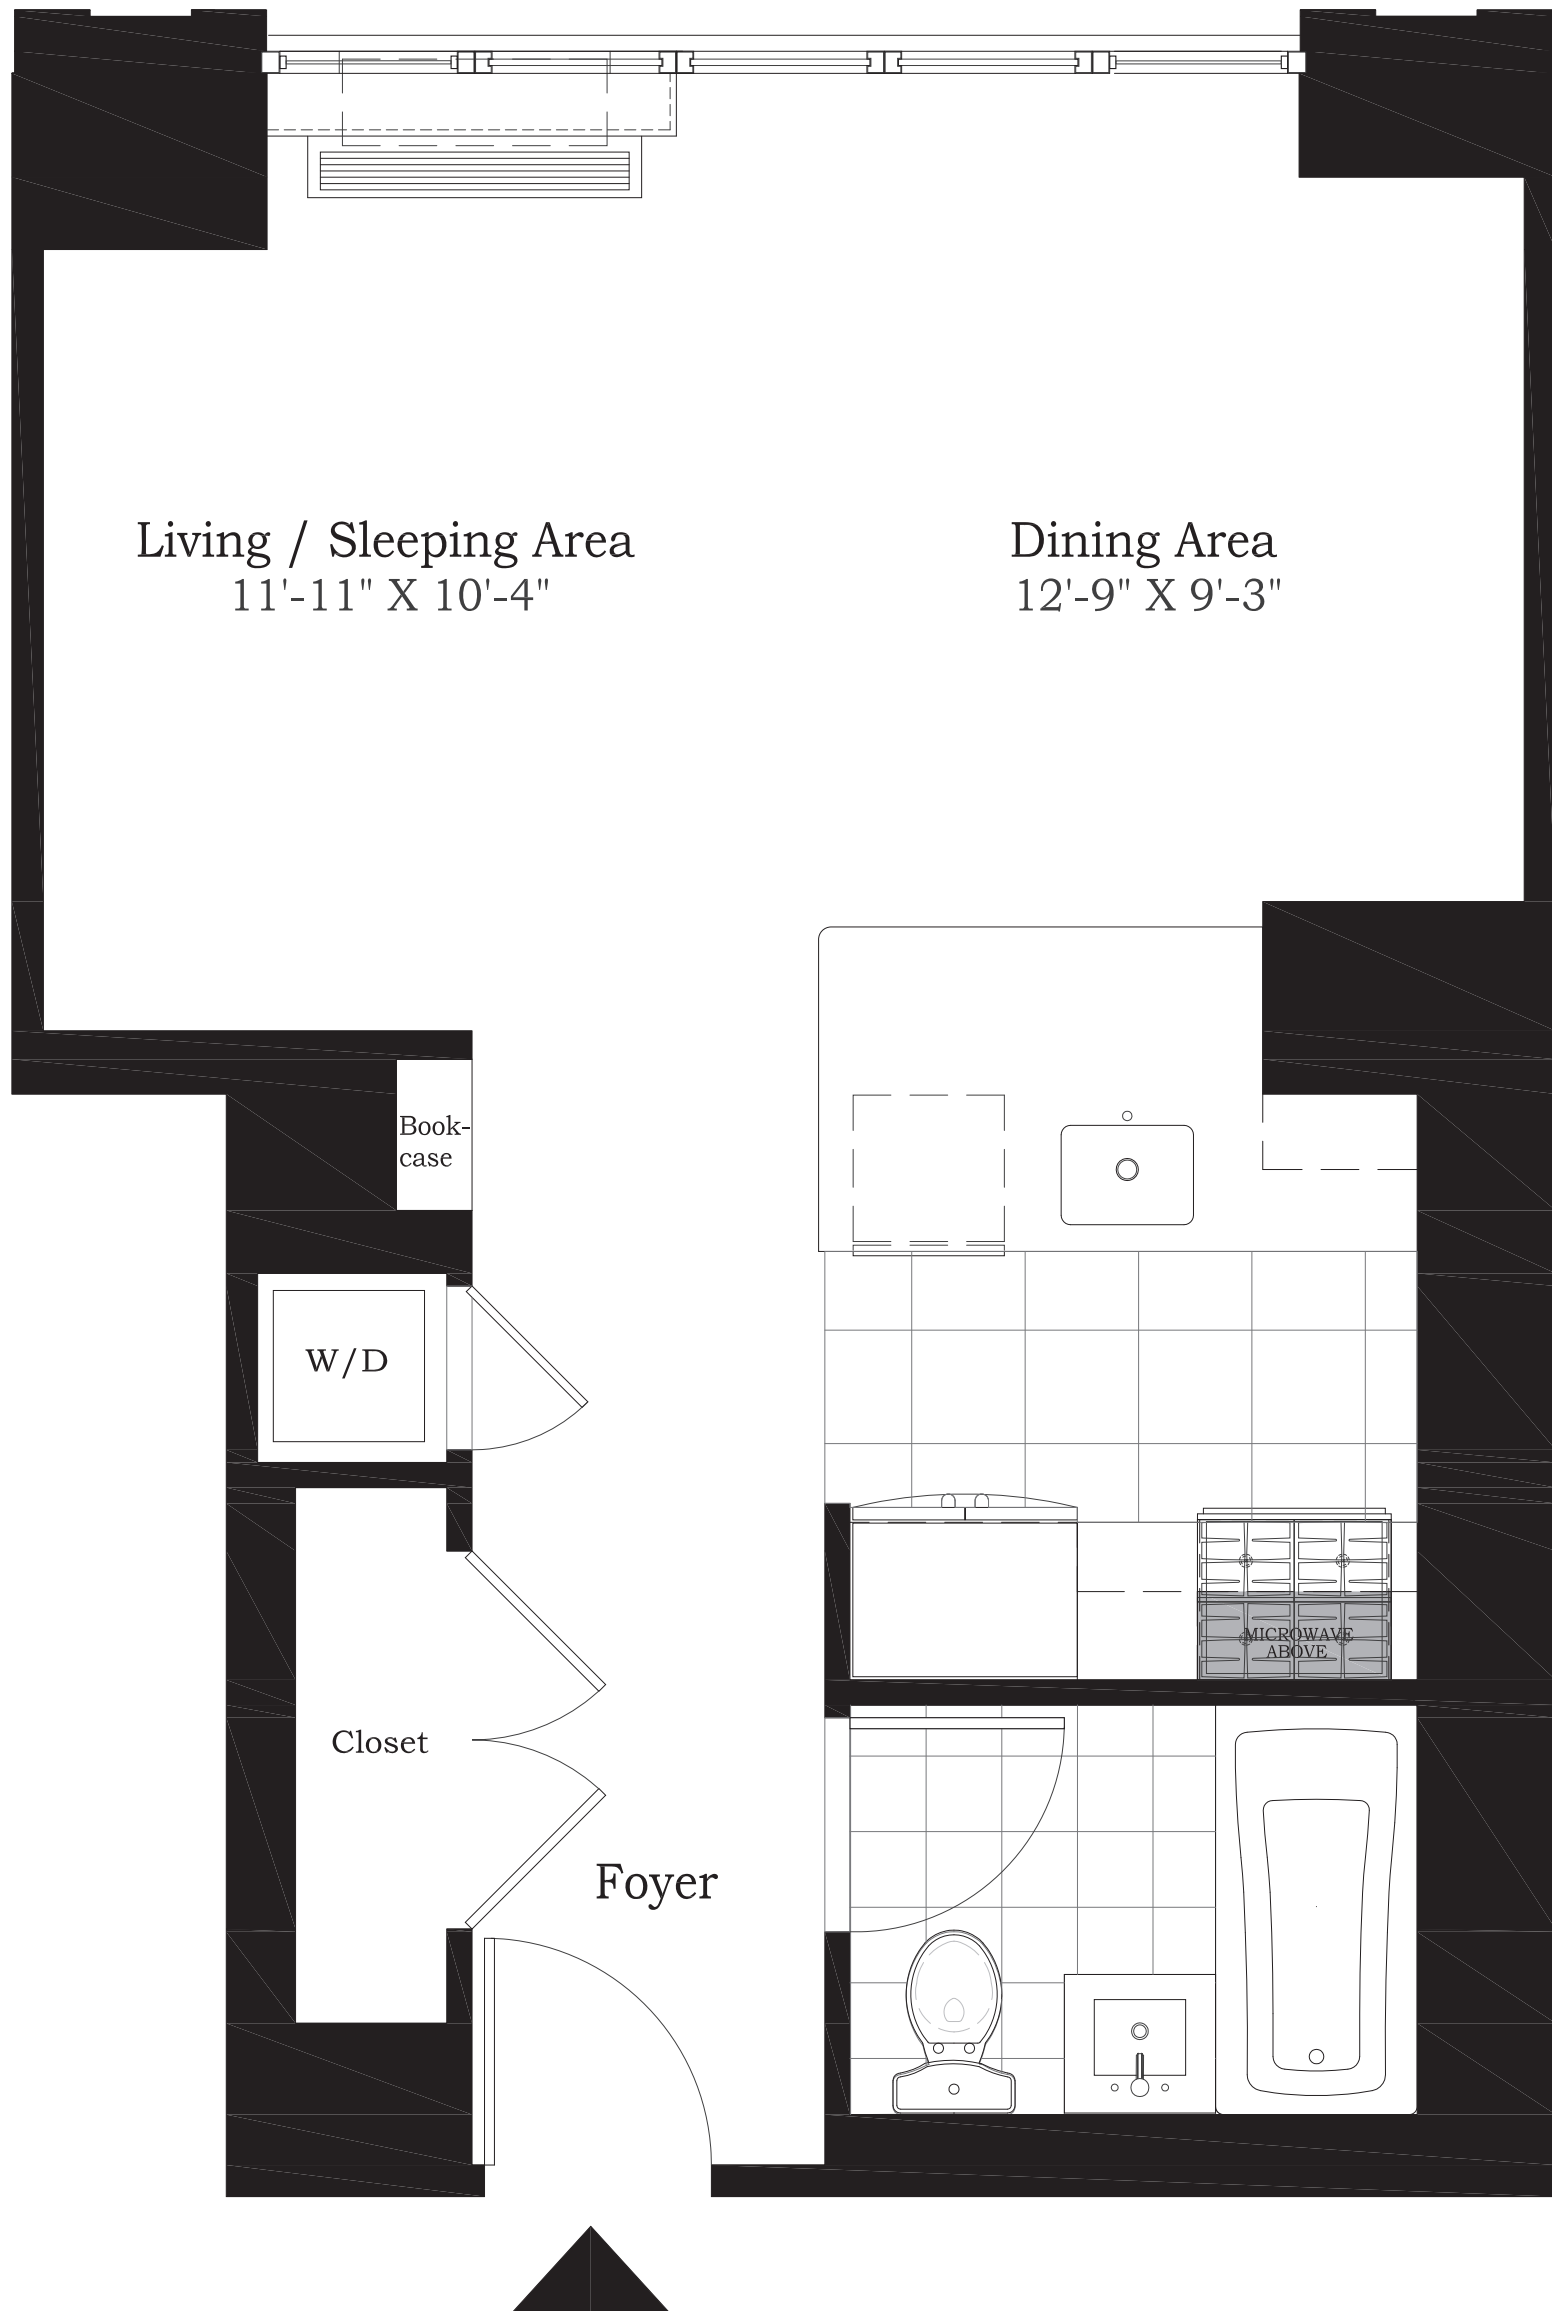

Residence N Floor 3-PH

CARNEGIE HILL PLACE

1510 Lexington

Alcove Studio
West Exposure
Open Loft Kitchen
Washer/Dryer
Extra High Ceilings (at 12th & PH Floor)

Leasing Center
212 348 0500
www.1510lex.com
www.carnegiehillplace.com

All dimensions are approximate and subject to construction variances and tolerances.