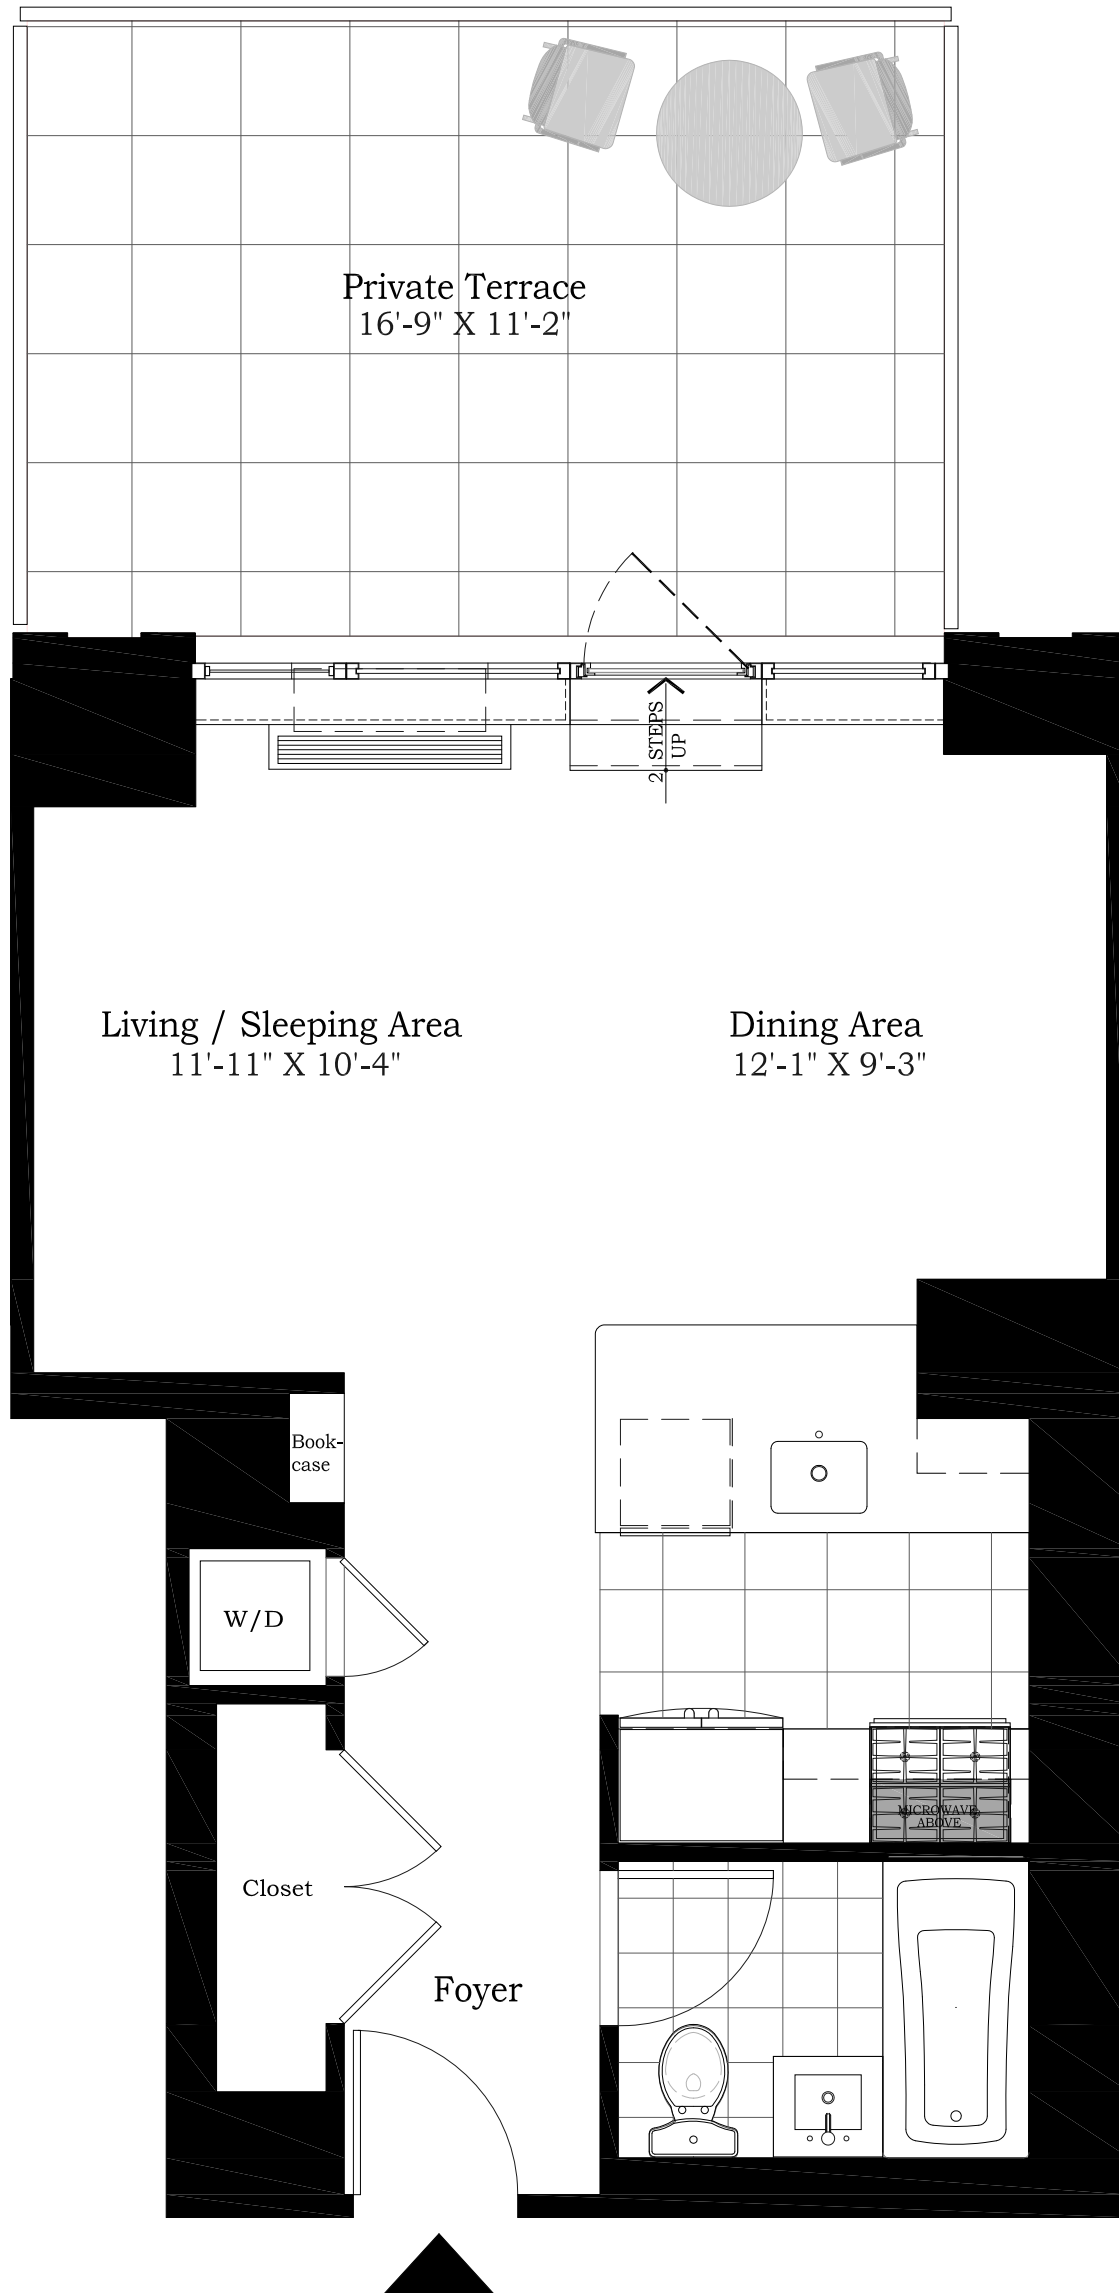

# Residence N Floor 2

## CARNEGIE HILL PLACE

1510 Lexington

Alcove Studio  
West Exposure  
Private Terrace  
Open Loft Kitchen  
Washer/Dryer  
Extra High Ceilings

Leasing Center  
212 348 0500  
www.1510lex.com  
www.carnegiehillplace.com

All dimensions are approximate and subject to construction variances and tolerances.