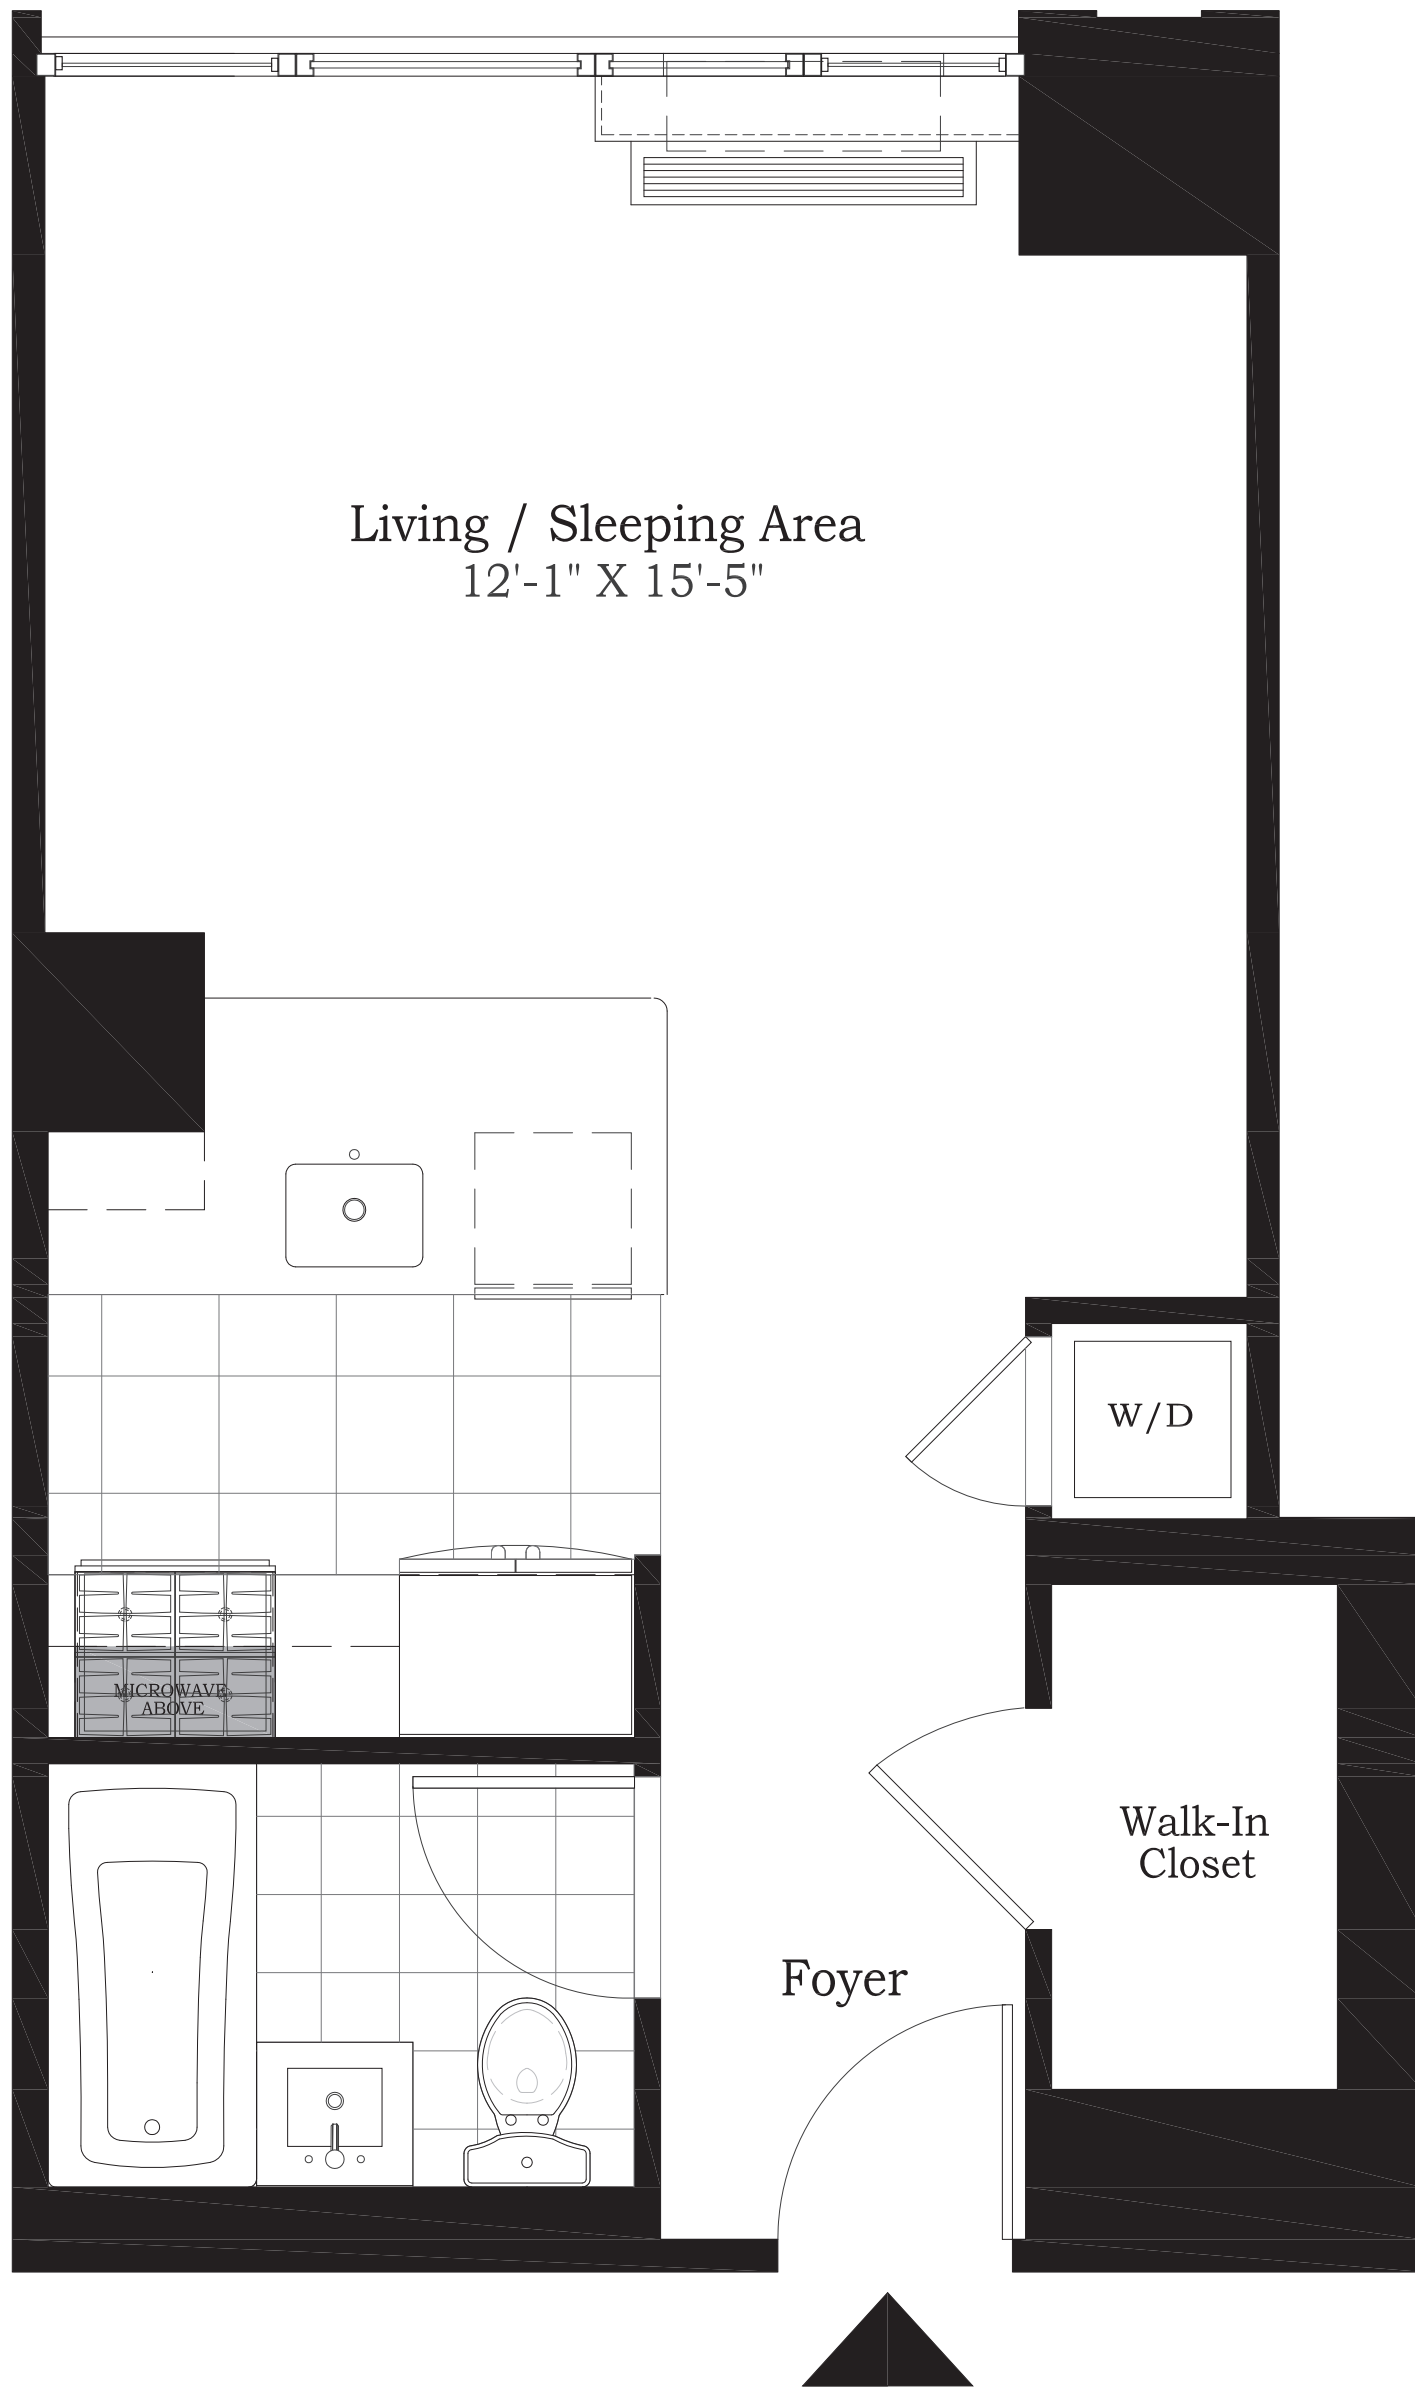

# Residence M Floor 3-12

## CARNEGIE HILL PLACE

1510 Lexington

Studio  
West Exposure  
Open Loft Kitchen  
Washer/Dryer  
Extra High Ceilings (at 12th Floor)  
Walk-In Closet

Leasing Center  
212 348 0500  
www.1510lex.com  
www.carnegiehillplace.com

All dimensions are approximate and subject to construction variances and tolerances.