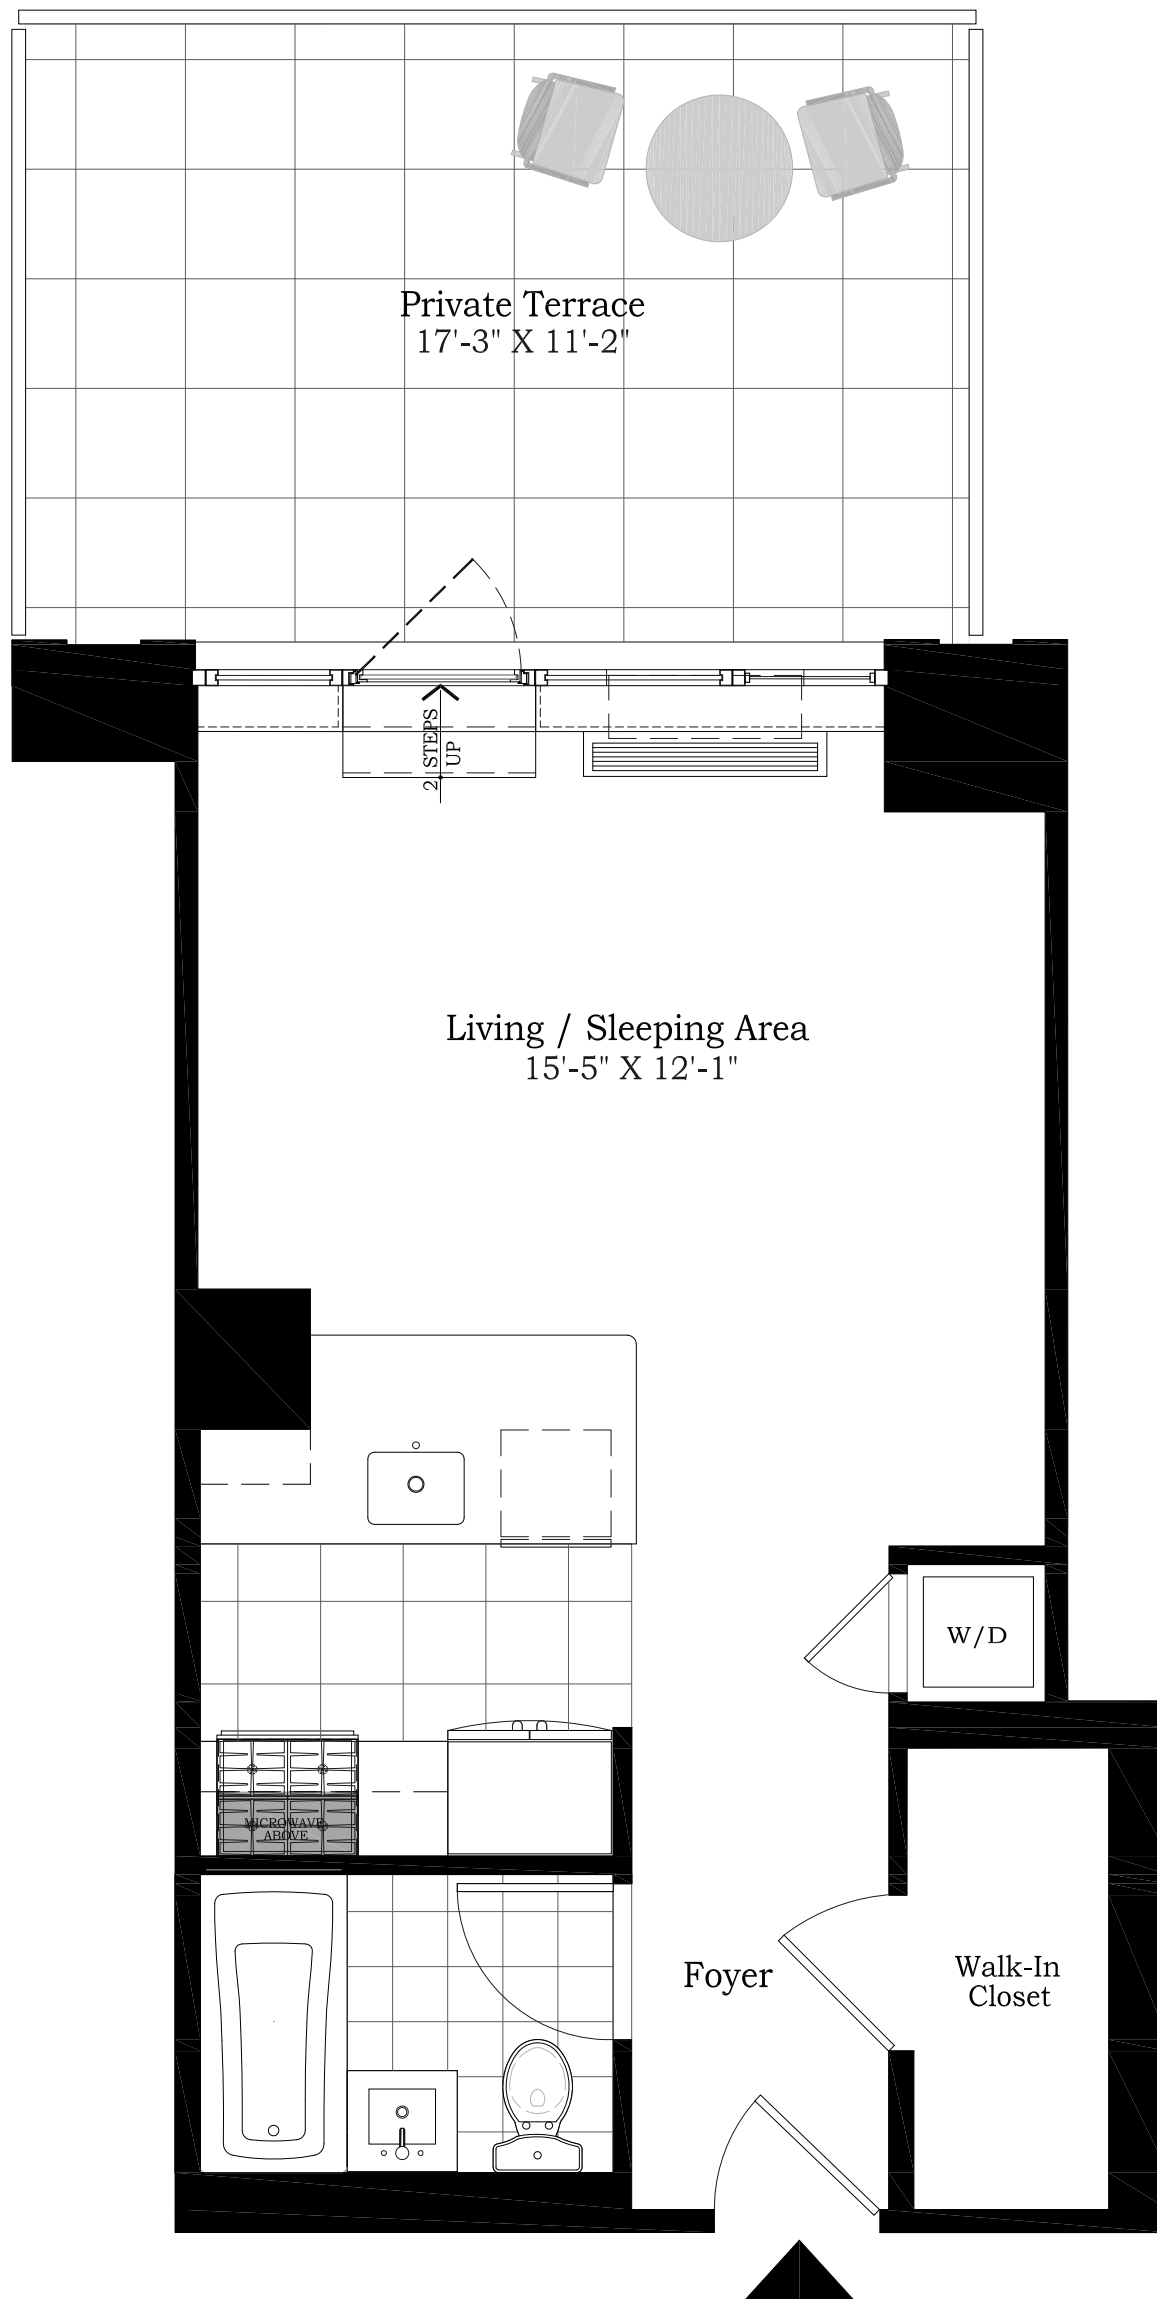

# Residence M Floor 2

## CARNEGIE HILL PLACE

1510 Lexington

Studio  
West Exposure  
Private Terrace  
Open Loft Kitchen  
Washer/Dryer  
Extra High Ceilings  
Walk-In Closet

Leasing Center  
212 348 0500  
www.1510lex.com  
www.carnegiehillplace.com

All dimensions are approximate and subject to construction variances and tolerances.