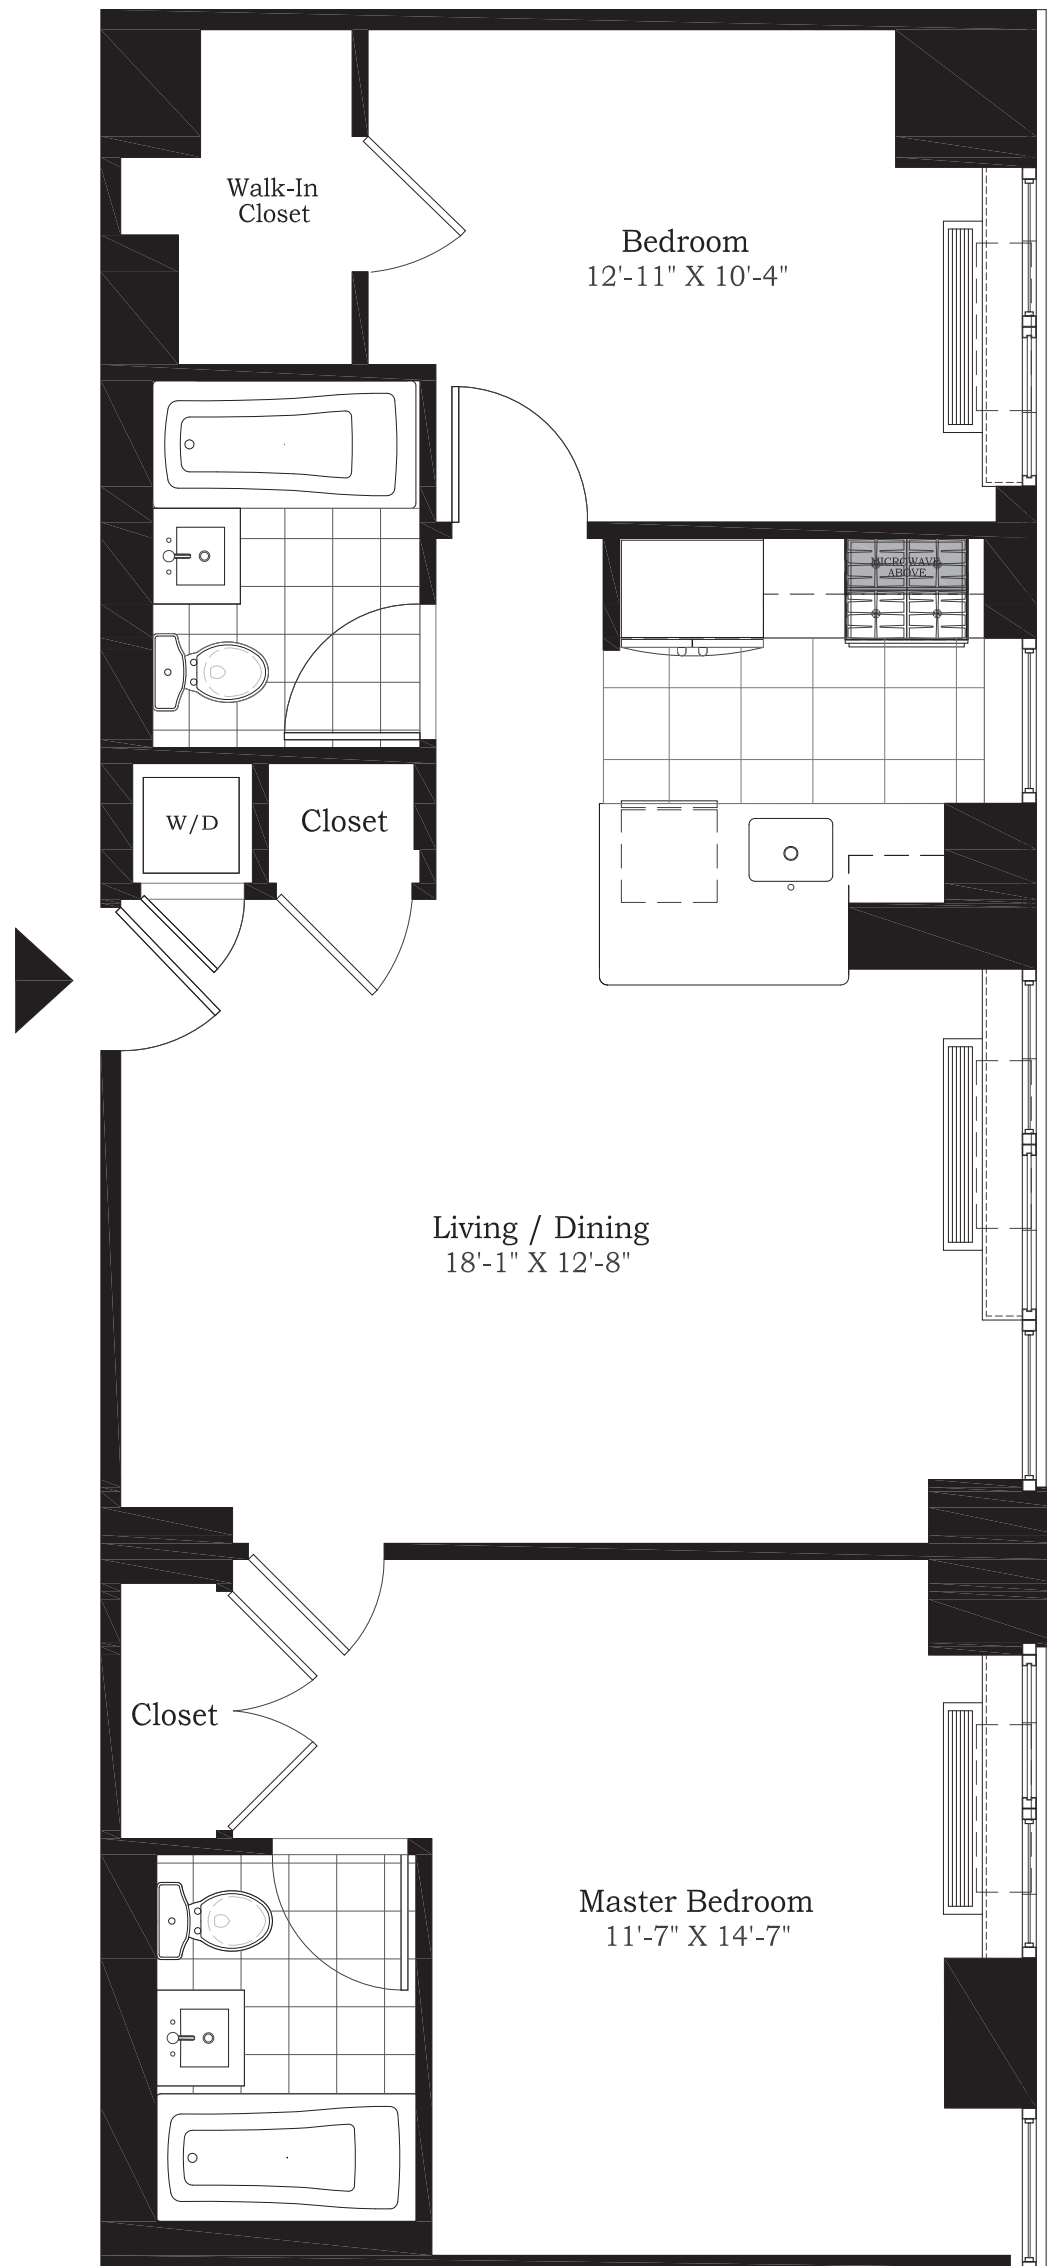

# Residence F Floor 15-PH

## CARNEGIE HILL PLACE

1510 Lexington

2 Bedroom, 2 Bath  
East Exposure  
Windowed Open Loft Kitchen  
Washer/Dryer  
Extra High Ceilings (at PH Floor)  
Walk-In Closet

Leasing Center  
212 348 0500  
www.1510lex.com  
www.carnegiehillplace.com

All dimensions are approximate and subject to construction variances and tolerances.