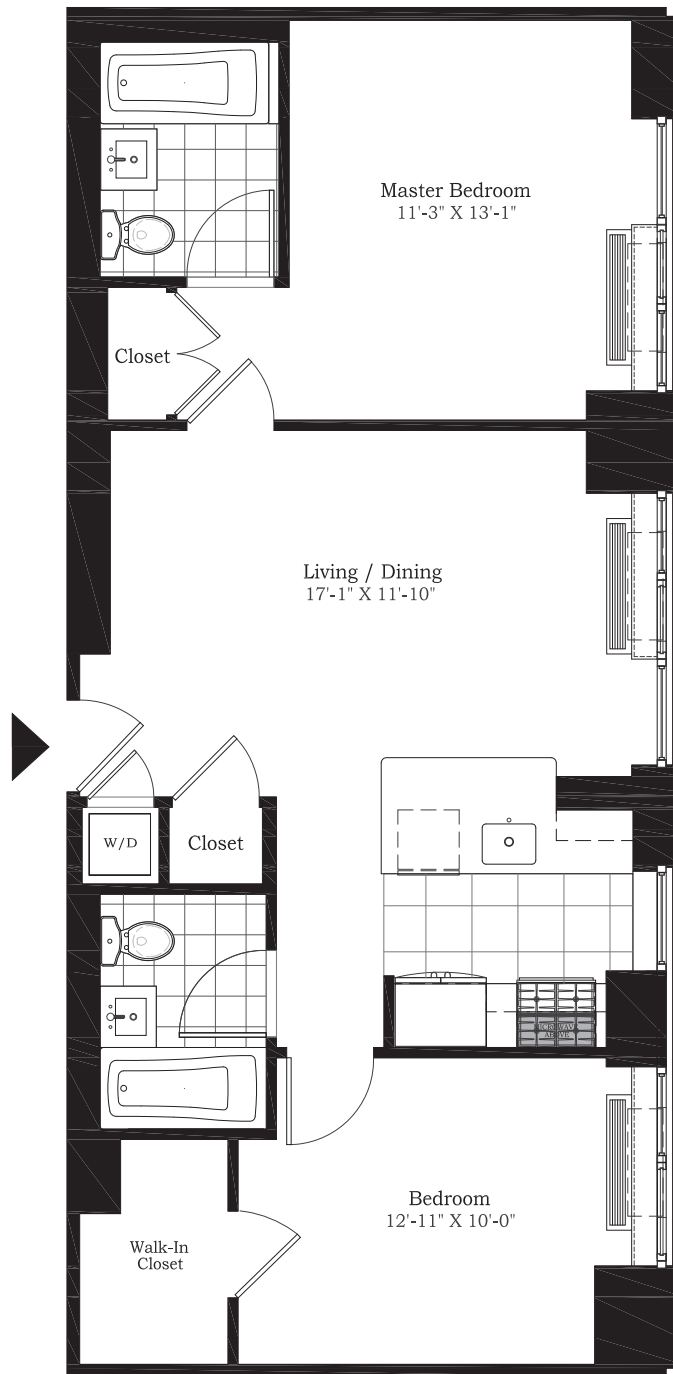

Residence E Floor 14-PH

CARNEGIE HILL PLACE

1510 Lexington

2 Bedroom, 2 Bath
East Exposure
Windowed Open Loft Kitchen
Washer/Dryer
Extra High Ceilings (at PH Floor)
Walk-In Closet

Leasing Center
212-348-0500
www.1510lex.com
www.carnegiehillplace.com

All dimensions are approximate and subject to construction variances and tolerances.