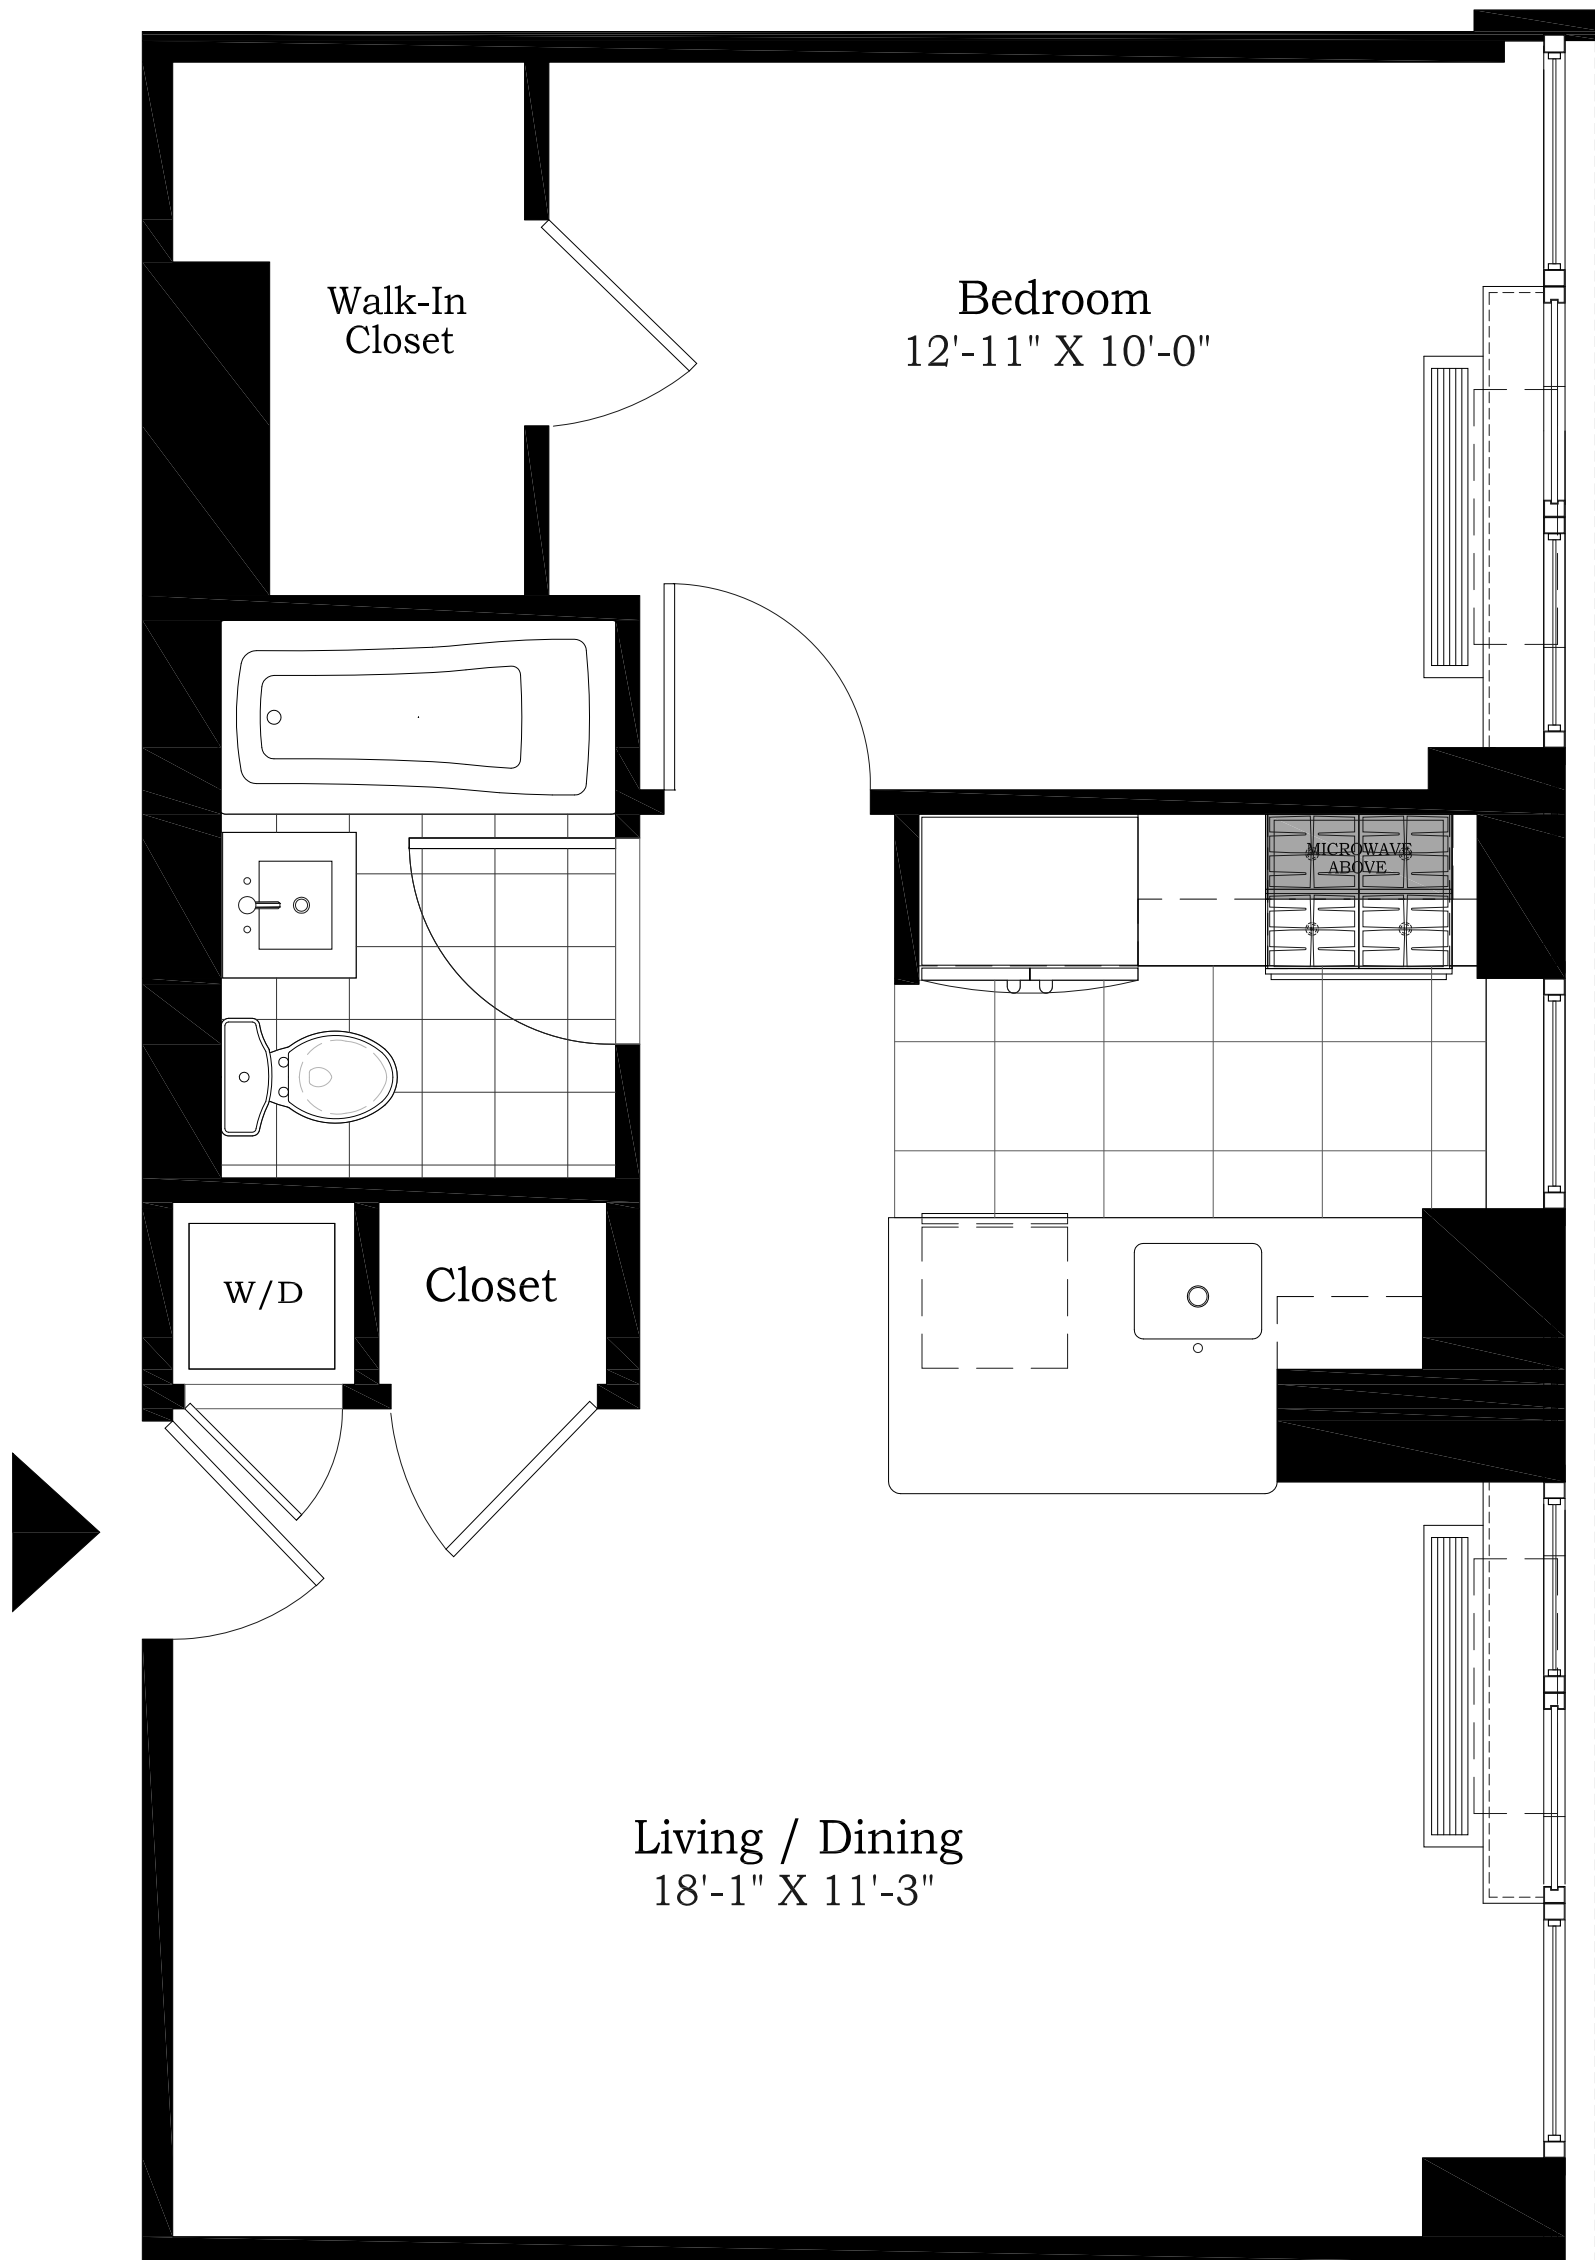

Residence D Floor 15-PH

CARNEGIE HILL PLACE

1510 Lexington

1 Bedroom
East Exposure
Windowed Open Loft Kitchen
Washer/Dryer
Extra High Ceilings (at PH Floor)
Walk-In Closet

Leasing Center
212-348-0500
www.1510Lex.com
www.CarnegieHillPlace.com

All dimensions are approximate and subject to construction variances and tolerances.