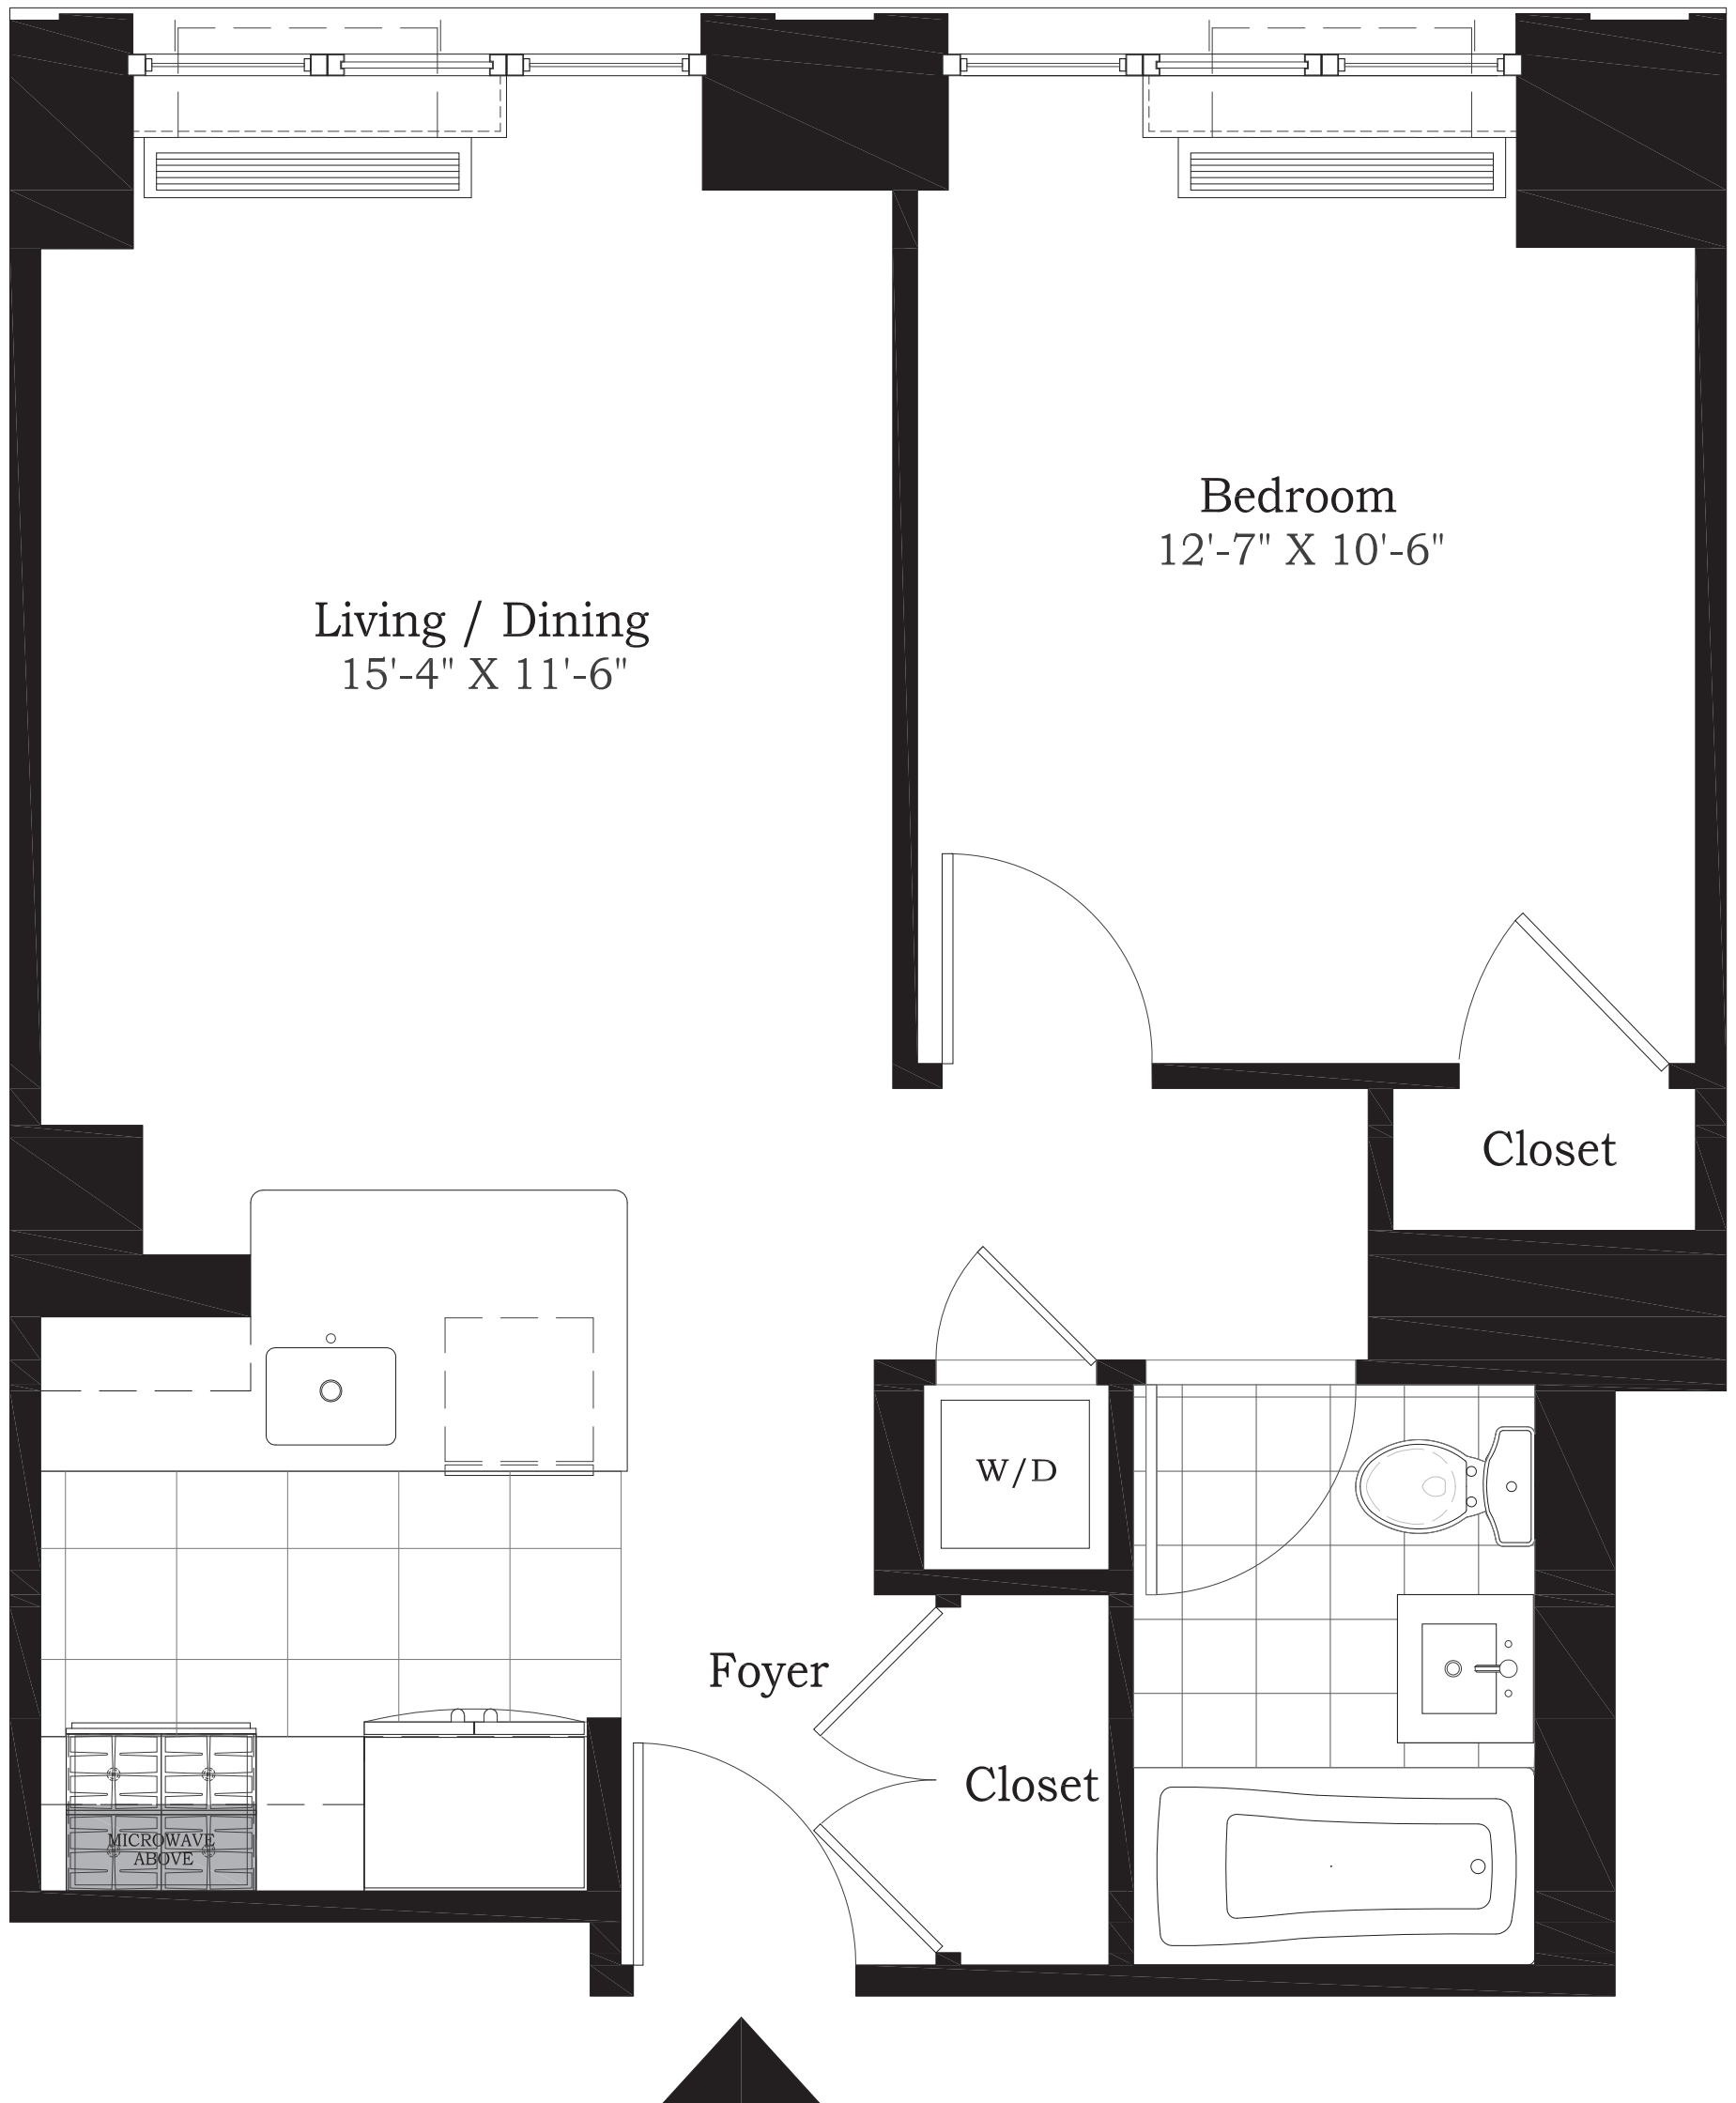

Residence B Floor 14-PH

CARNEGIE HILL PLACE

1510 Lexington

1 Bedroom
West Exposure
Open Loft Kitchen
Washer/Dryer
Extra High Ceilings (at PH Floor)

Leasing Center
212 348 0500
www.1510lex.com
www.carnegiehillplace.com

All dimensions are approximate and subject to construction variances and tolerances.