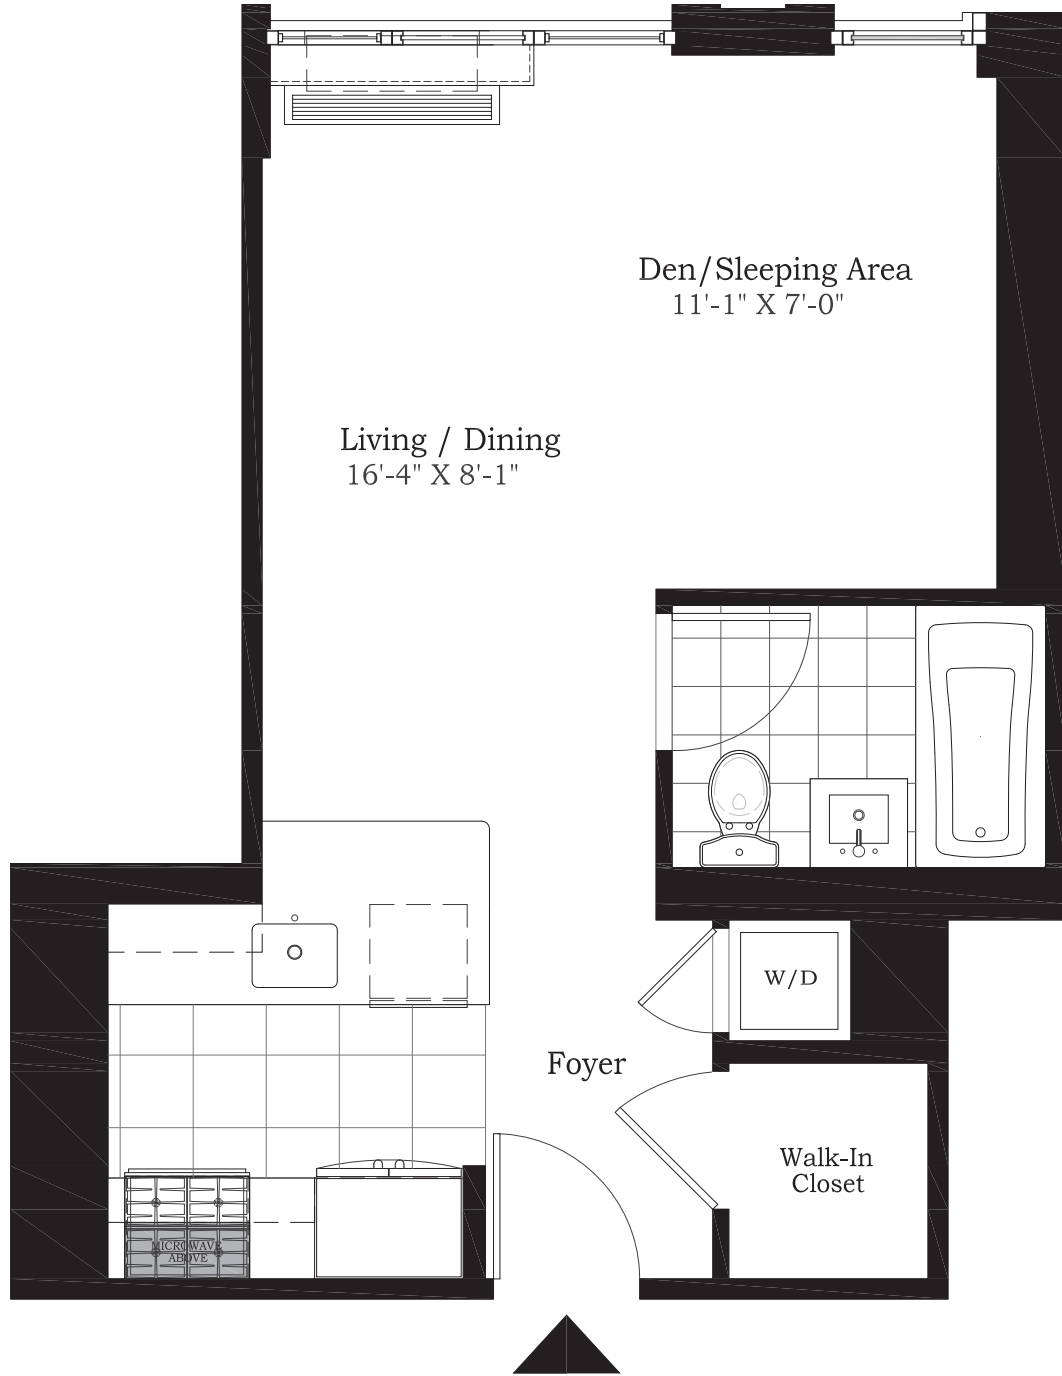

Residence A Floor 3-12

CARNEGIE
HILL PLACE

1510 Lexington

Alcove Studio
West Exposure
Open Loft Kitchen
Washer/Dryer
Extra High Ceilings (at 12th Floor)
Walk-In Closet

Leasing Center
212-348-0500
www.1510lex.com
www.carnegiehillplace.com

All dimensions are approximate and subject to construction variances and tolerances.