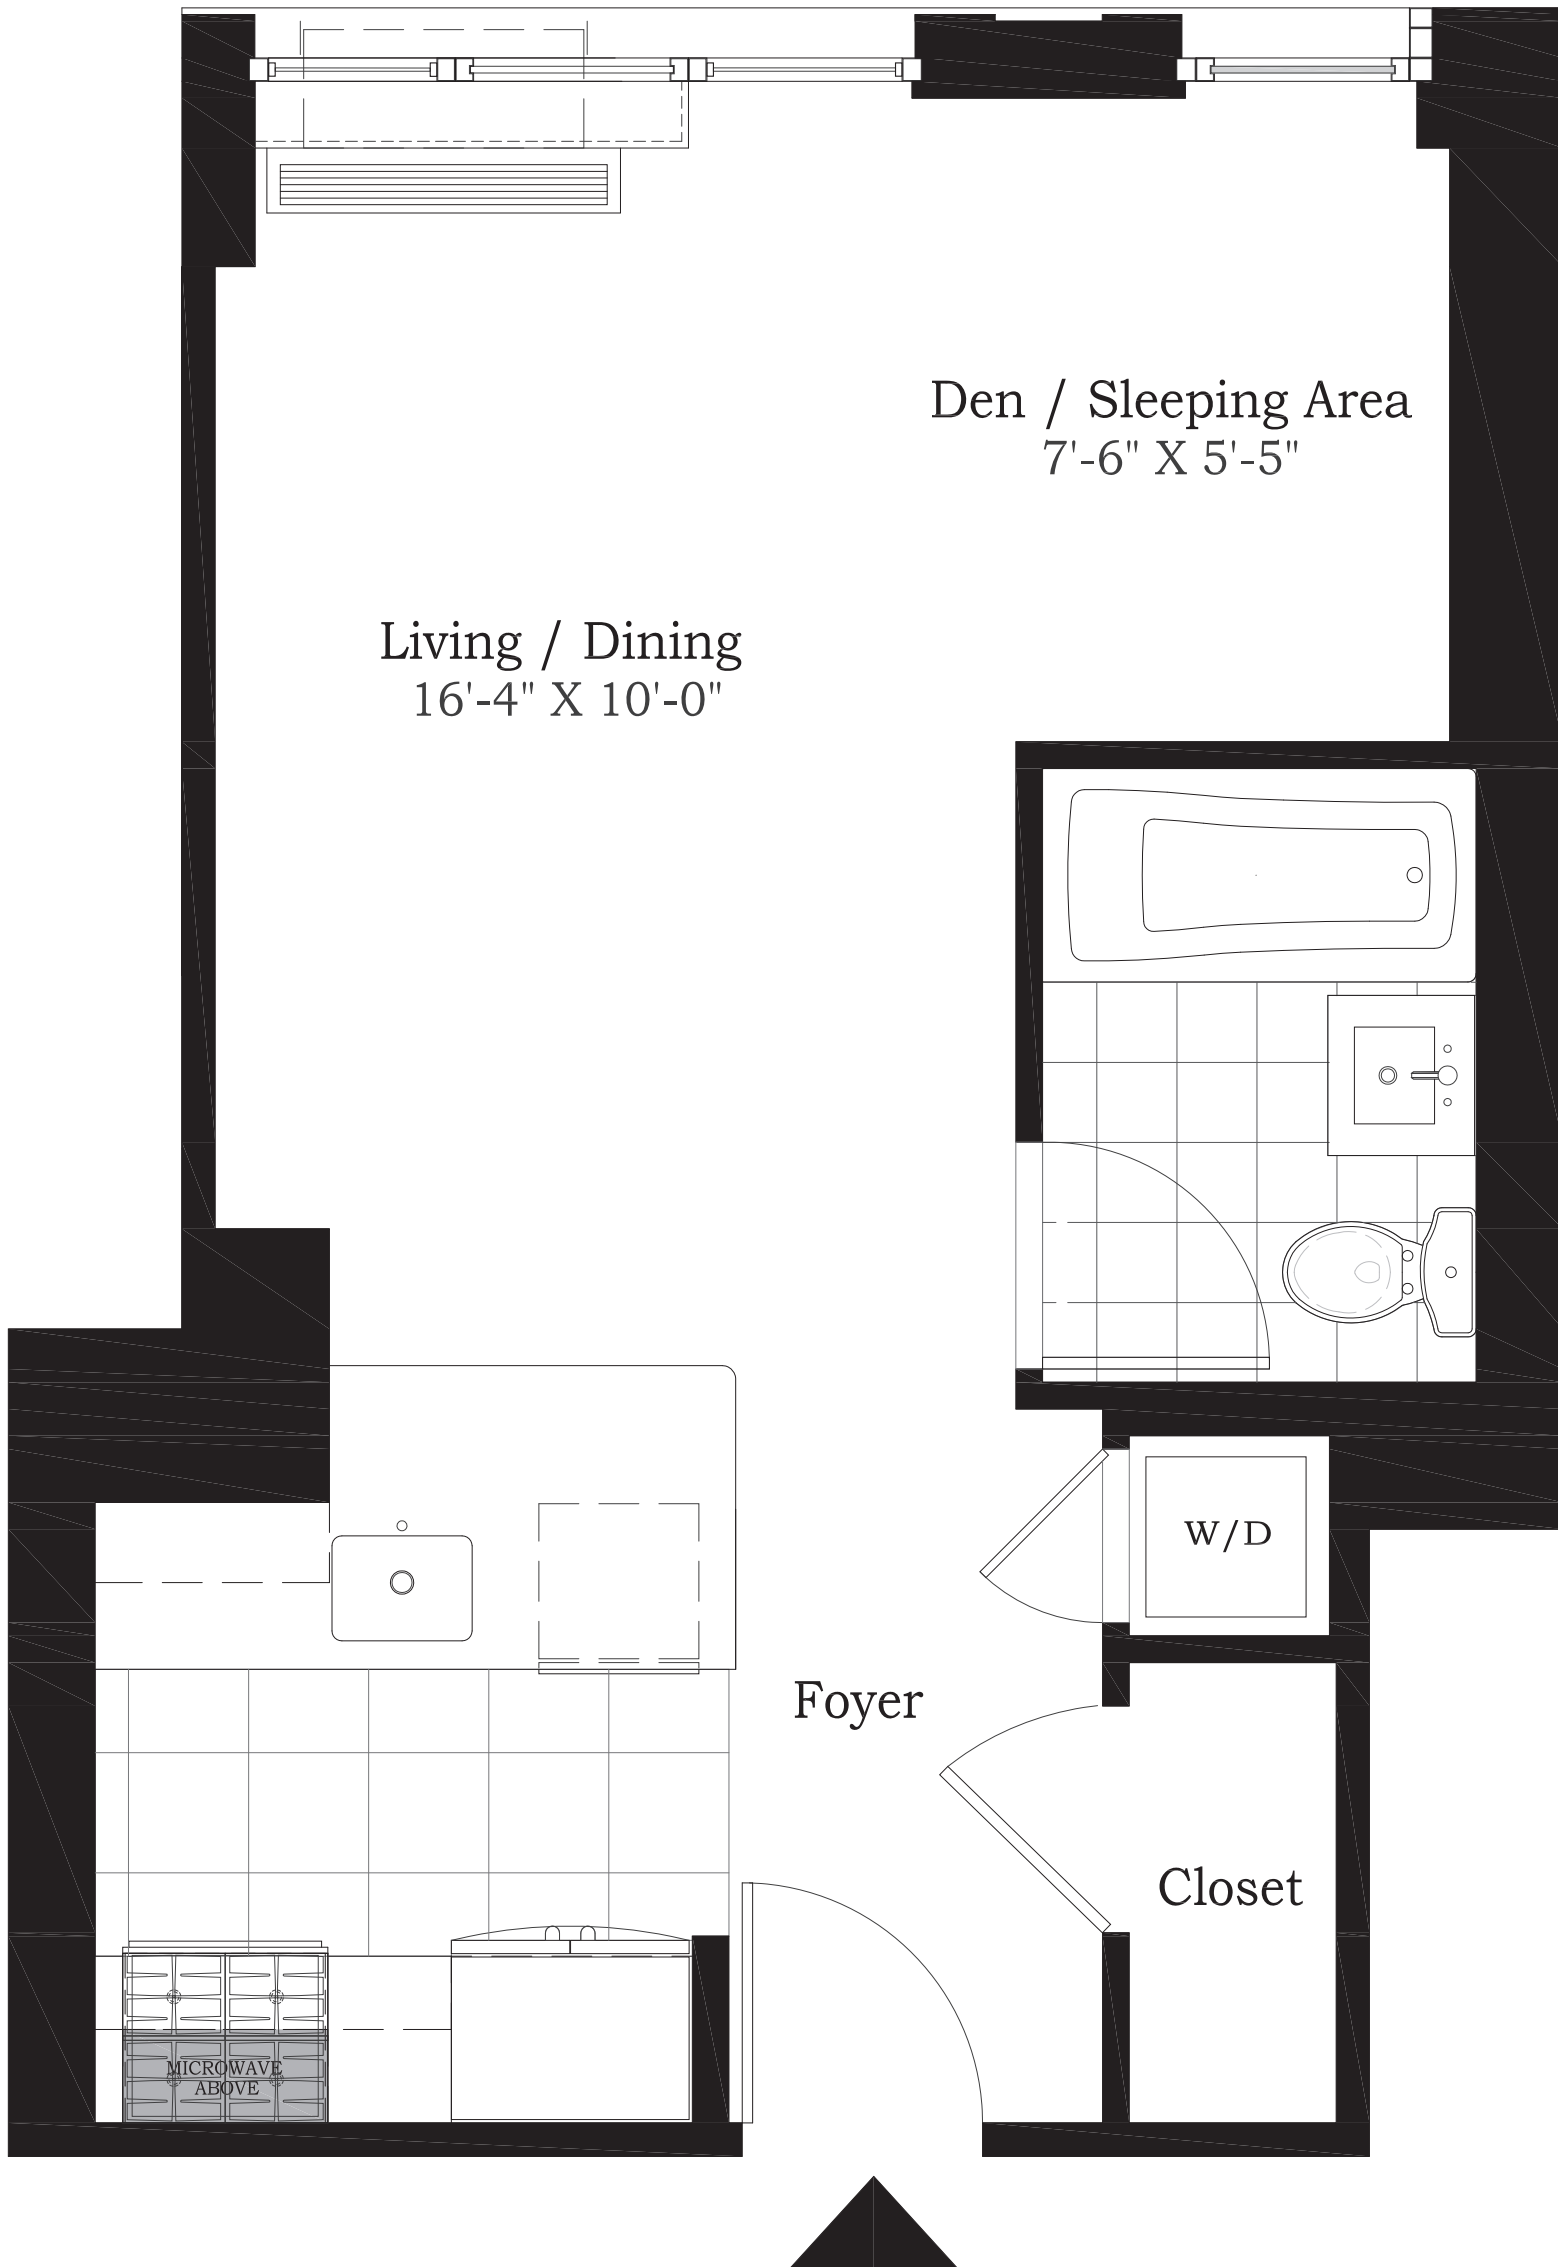

Residence A Floor 14-PH

CARNEGIE HILL PLACE

1510 Lexington

Alcove Studio
West Exposure
Open Loft Kitchen
Washer/Dryer
Extra High Ceilings (at PH Floor)

Leasing Center
212 348 0500
www.1510lex.com
www.carnegiehillplace.com

All dimensions are approximate and subject to construction variances and tolerances.